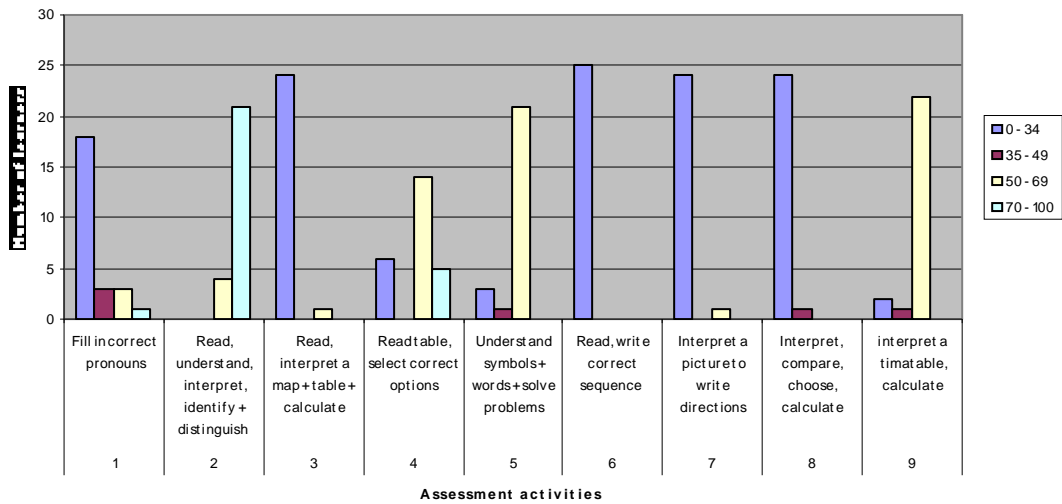

Appendix 6

Zulu, Xhosa and Sepedi Literacy - Grade 3

Figure 1.3a

2008 Zulu Literacy scores for mainly Sotho learners taught by Zulu teachers in a disadvantaged school

2009 Zulu Literacy scores for mainly Sotho learners taught by Zulu teachers in a disadvantaged school

Figure 1.3b

2008 Xhosa Literacy scores for Xhosa learners taught by Xhosa teachers in a disadvantaged school

2009 to follow

Figure 1.3c

2008 Sepedi Literacy scores for Sepedi learners taught by Sepedi teachers in a disadvantaged school