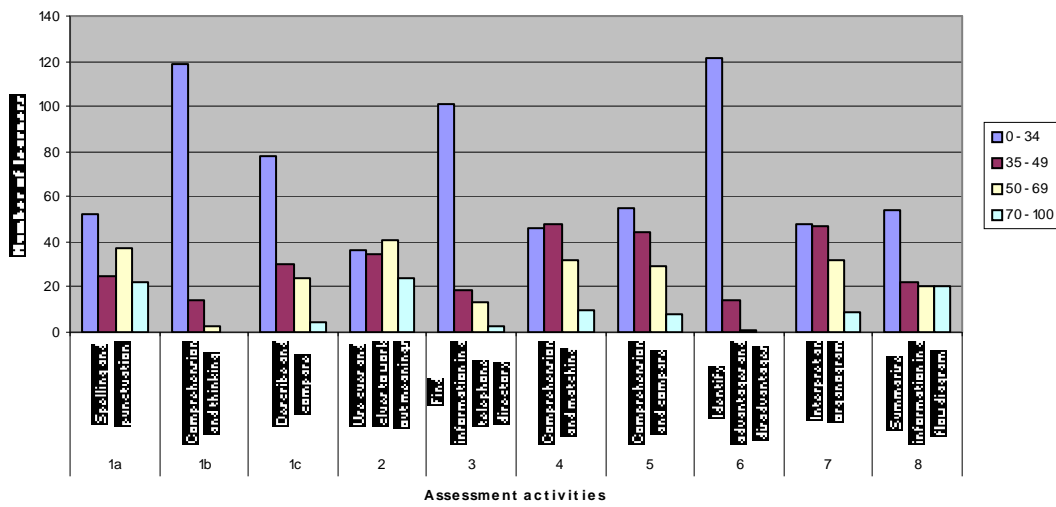

Appendix 8

English Literacy - Grade 6

Figure 1.8a

2008 English Literacy scores for Zulu learners taught by English teachers in a disadvantaged school

Figure 1.8b

2008 English Literacy scores for mainly Sotho learners taught by Zulu teachers in a disadvantaged school

Figure 1.8c

2008 English Literacy scores for Xhosa learners taught by Xhosa teachers in a disadvantaged school

Figure 1.8d

2008 English Literacy scores for Xhosa learners taught by Xhosa teachers in a disadvantaged school

Figure 1.8e

2008 English Literacy scores for a mixed group of Sepedi, Tsonga, Zulu learners taught by Sepedi teachers in a disadvantaged school

Figure 1.8f

2008 English Literacy scores for Sepedi learners taught by Sepedi teachers in a disadvantaged school