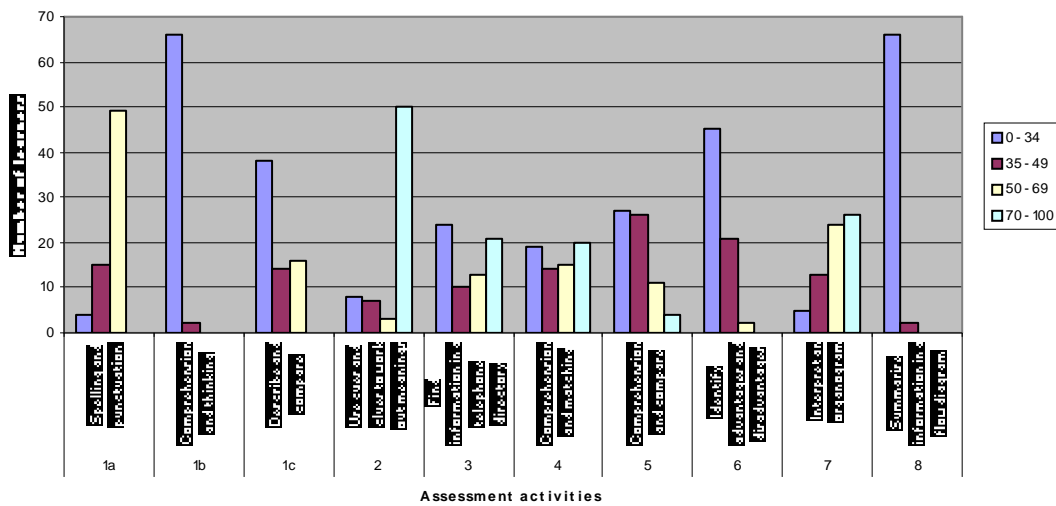

Appendix 8

English Literacy - Grade 6

Figure 1.8a

2008 English Literacy scores for Zulu learners taught by English teachers in a disadvantaged school

Figure 1.8b

2008 English Literacy scores for mainly Sotho learners taught by Zulu teachers in a disadvantaged school

Figure 1.8c

2008 English Literacy scores for Xhosa learners taught by Xhosa teachers in a disadvantaged school

Figure 1.8d

2008 English Literacy scores for Xhosa learners taught by Xhosa teachers in a disadvantaged school

Figure 1.8e

2008 English Literacy scores for a mixed group of Sepedi, Tsonga, Zulu learners taught by Sepedi teachers in a disadvantaged school

Figure 1.8f

2008 English Literacy scores for Sepedi learners taught by Sepedi teachers in a disadvantaged school