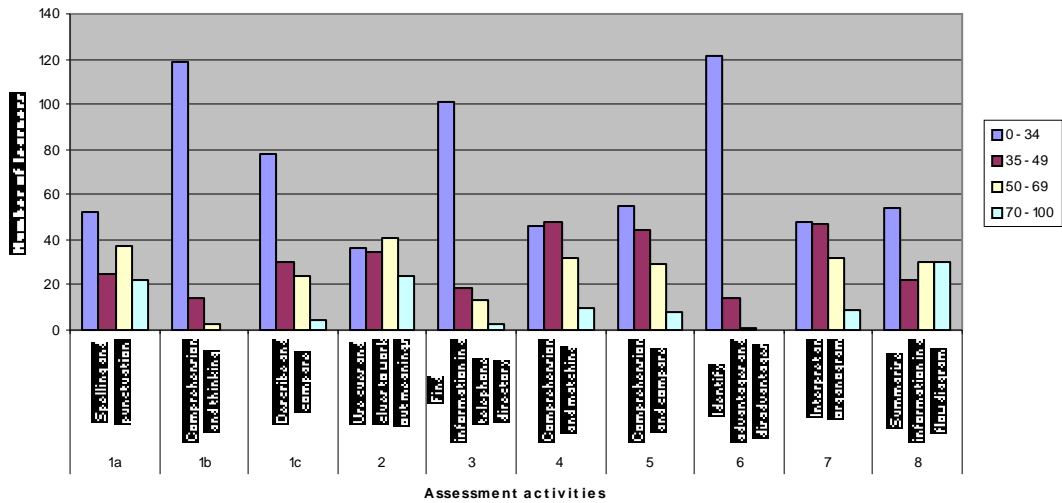

Figure 1.8e

2008 English Literacy scores for a mixed group of Sepedi, Tsonga, Zulu learners taught by Sepedi teachers in a disadvantaged school

Figure 1.8f

2008 English Literacy scores for Sepedi learners taught by Sepedi teachers in a disadvantaged school

Figure 1.8g

2008 English Literacy scores for mixed Afrikaans, English and Xhosa learners in a more advantaged school

Figure 1.8h

2008 English Literacy scores for mainly English learners taught by mainly English teachers in a more advantaged school