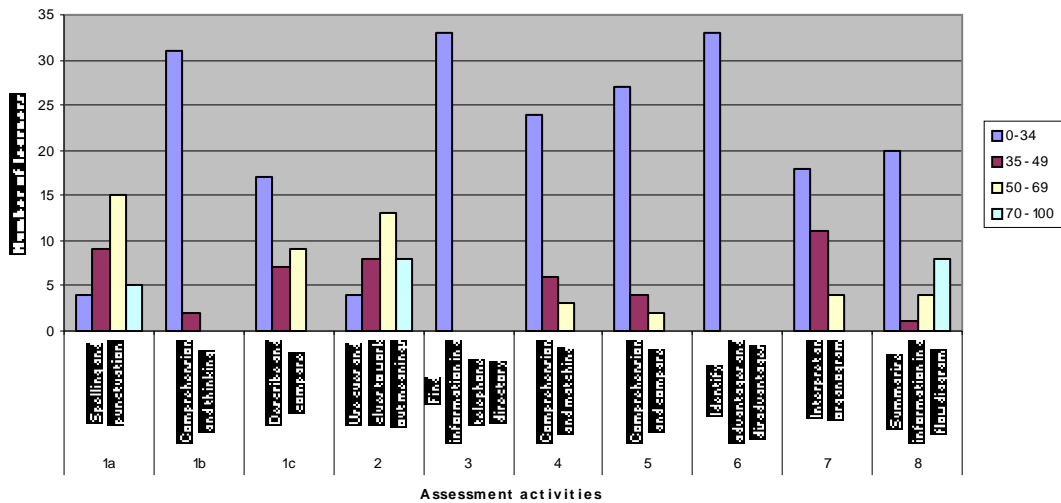

Appendix 8

English Literacy - Grade 6

Figure 1.8a

2008 English Literacy scores for Zulu learners taught by English teachers in a disadvantaged school

Figure 1.8b

2008 English Literacy scores for mainly Sotho learners taught by Zulu teachers in a disadvantaged school

Figure 1.8c

2008 English Literacy scores for Xhosa learners taught by Xhosa teachers in a disadvantaged school

Figure 1.8d

2008 English Literacy scores for Xhosa learners taught by Xhosa teachers in a disadvantaged school