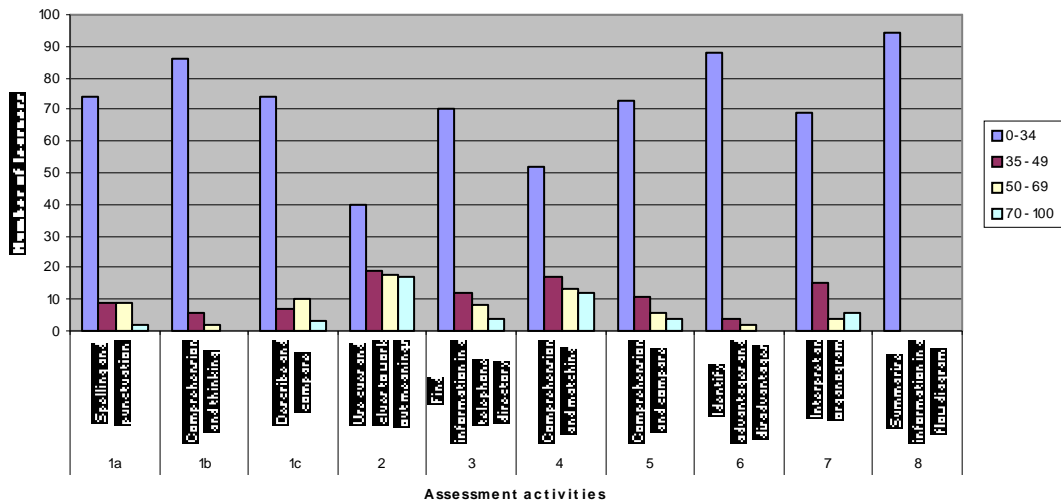

Appendix 8

English Literacy - Grade 6

Figure 1.8a

2008 English Literacy scores for Zulu learners taught by English teachers in a disadvantaged school

Figure 1.8b

2008 English Literacy scores for mainly Sotho learners taught by Zulu teachers in a disadvantaged school

Figure 1.8c

2008 English Literacy scores for Xhosa learners taught by Xhosa teachers in a disadvantaged school

Figure 1.8d

2008 English Literacy scores for Xhosa learners taught by Xhosa teachers in a disadvantaged school