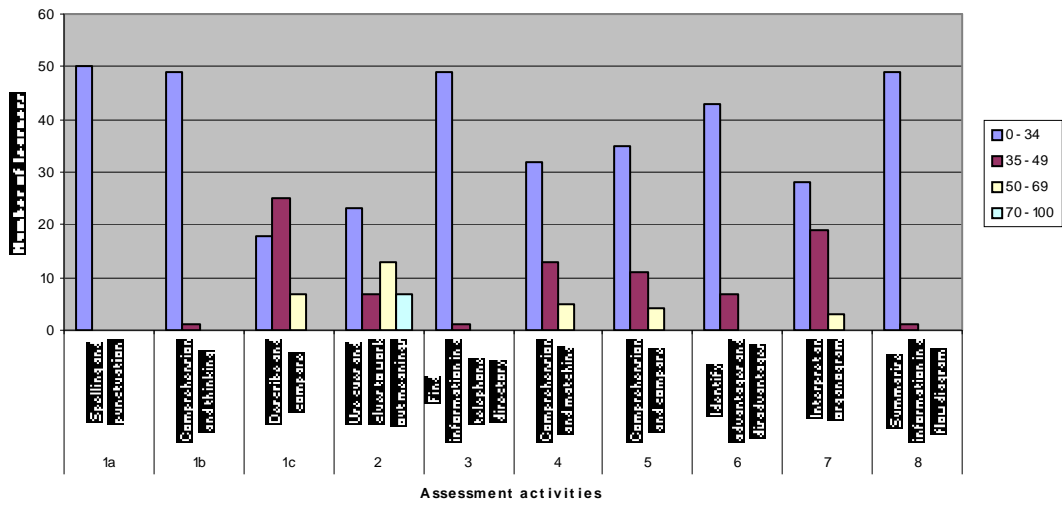

Figure 1.8e

2008 English Literacy scores for a mixed group of Sepedi, Tsonga, Zulu learners taught by Sepedi teachers in a disadvantaged school

Figure 1.8f

2008 English Literacy scores for Sepedi learners taught by Sepedi teachers in a disadvantaged school

Figure 1.8g

2008 English Literacy scores for mixed Afrikaans, English and Xhosa learners in a more advantaged school

Figure 1.8h

2008 English Literacy scores for mainly English learners taught by mainly English teachers in a more advantaged school