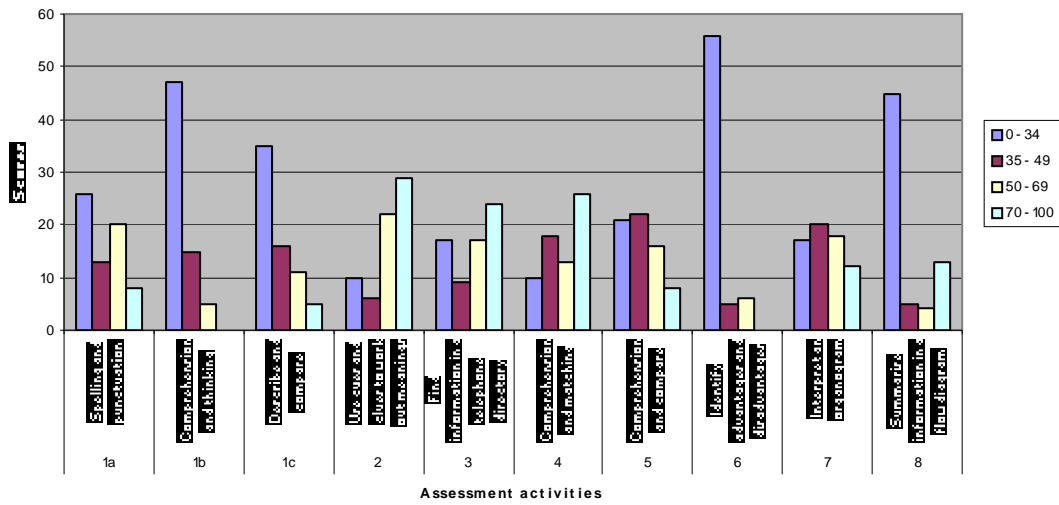

Figure 1.8e

2008 English Literacy scores for a mixed group of Sepedi, Tsonga, Zulu learners taught by Sepedi teachers in a disadvantaged school

Figure 1.8f

2008 English Literacy scores for Sepedi learners taught by Sepedi teachers in a disadvantaged school

Figure 1.8g

2008 English Literacy scores for mixed Afrikaans, English and Xhosa learners in a more advantaged school

Figure 1.8h

2008 English Literacy scores for mainly English learners taught by mainly English teachers in a more advantaged school